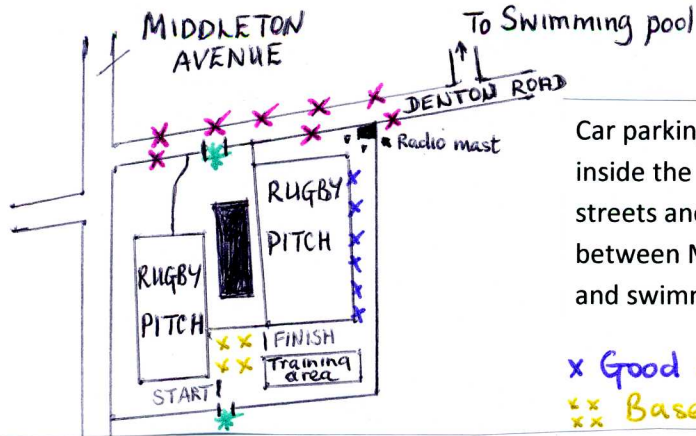

WESTVILLE HOUSE XC COURSES

ILKLEY RUGBY CLUB

Car parking for helpers and school representatives inside the rugby club. Plenty of parking on nearby streets and swimming pool. **XXX** please do not park between Middleton Avenue/Denton Road junction and swimming pool entrance

x Good spot for spectators on banking
xx Base for school flags

* Enter the Rugby Club on foot at the main entrance off Denton Road or at the gate near the skateboard park

Reception : Start to Finish around the training area

Year 1: Small circuit, around again into Finish

Year 2 : Small circuit, out & back to corner → Finish

Year 3 : Small circuit, large circuit into Finish

Year 4: Two large circuits

Year 5: Small circuit and two large circuits

YEAR 6
 THREE large circuits
 (see Year 4 map)