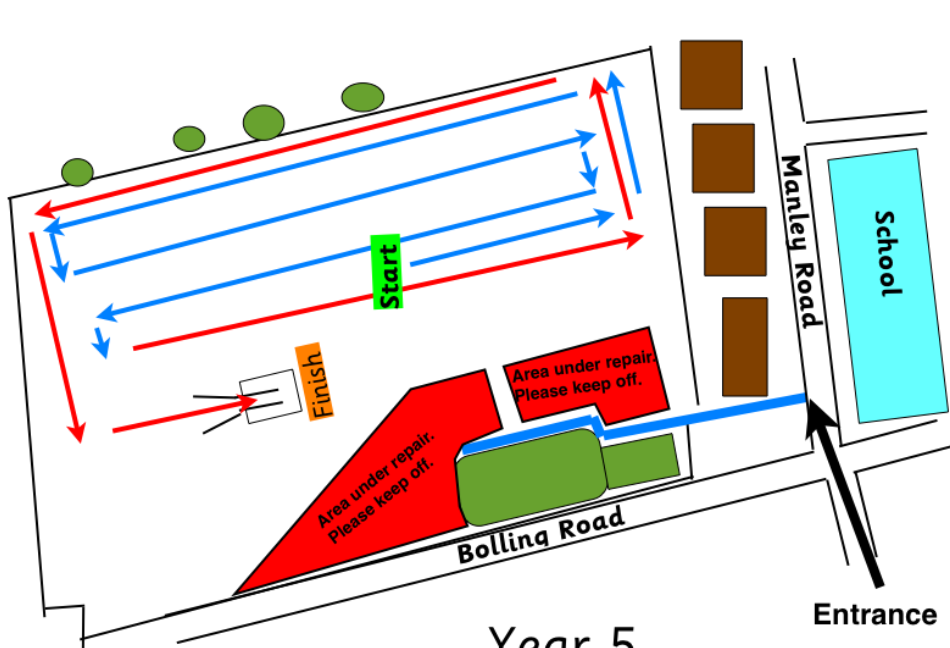

Spectators need to stay off the courses, as we have had to add an extra lane on the bottom part of the field.

Please park considerately and carefully.

The entrance to the field is off Manley Road.

| Key Stage 1 | | Lower Key Stage 2 | | Upper Key Stage 2 | |
|-----------------|---------|-------------------------------|----------|-------------------------------|----------|
| Reception Girls | 9.15 am | Year 3 Girls | 10.10 am | Year 5 Girls | 11.05 am |
| Reception Boys | 9.20 am | Year 3 Boys | 10.20 am | Year 5 Boys | 11.15 am |
| Year 1 Girls | 9.25 am | Year 4 Girls | 10.30 am | Year 6 Girls | 11.25 pm |
| Year 1 Boys | 9.30 am | Year 4 Boys | 10.40 am | Year 6 Boys | 11.35 pm |
| Year 2 Girls | 9.35 am | Lower Key Stage 2 Prizegiving | 10.50 am | Upper Key Stage 2 Prizegiving | 11.45 pm |
| Year 2 Boys | 9.45 am | | | | |
| KS1 Prizegiving | 9.55 am | | | | |

Year 3

Year 4

Year 5

Year 6