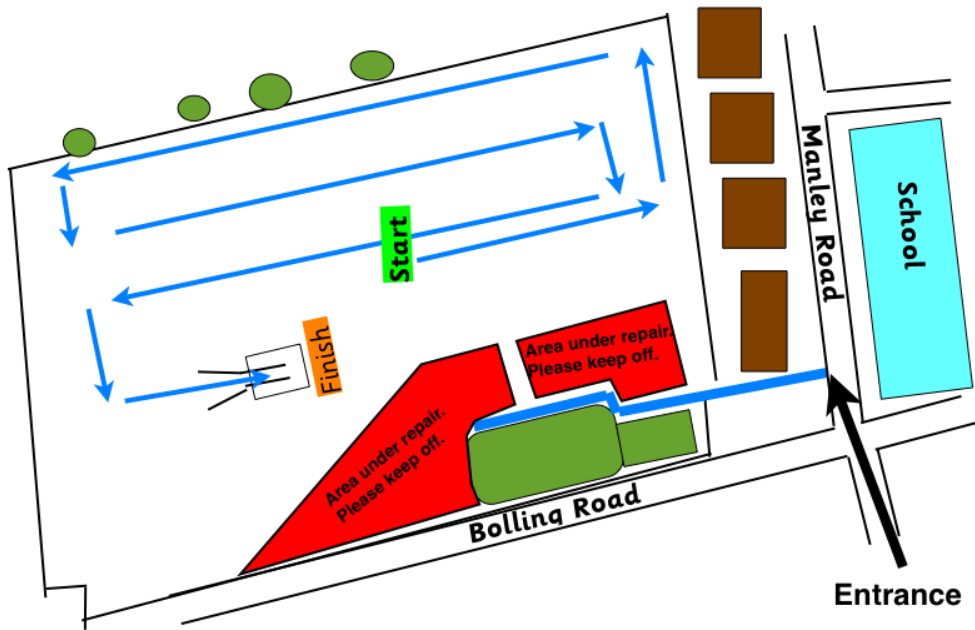

Spectators need to stay off the courses, as we have had to add an extra lane on the bottom part of the field.

Please park considerately and carefully.

The entrance to the field is off Manley Road.

| Key Stage 1 | | Lower Key Stage 2 | | Upper Key Stage 2 | |
|-----------------|---------|-------------------------------|----------|-------------------------------|----------|
| Reception Girls | 9.15 am | Year 3 Girls | 10.10 am | Year 5 Girls | 11.05 am |
| Reception Boys | 9.20 am | Year 3 Boys | 10.20 am | Year 5 Boys | 11.15 am |
| Year 1 Girls | 9.25 am | Year 4 Girls | 10.30 am | Year 6 Girls | 11.25 pm |
| Year 1 Boys | 9.30 am | Year 4 Boys | 10.40 am | Year 6 Boys | 11.35 pm |
| Year 2 Girls | 9.35 am | Lower Key Stage 2 Prizegiving | 10.50 am | Upper Key Stage 2 Prizegiving | 11.45 pm |
| Year 2 Boys | 9.45 am | | | | |
| KS1 Prizegiving | 9.55 am | | | | |